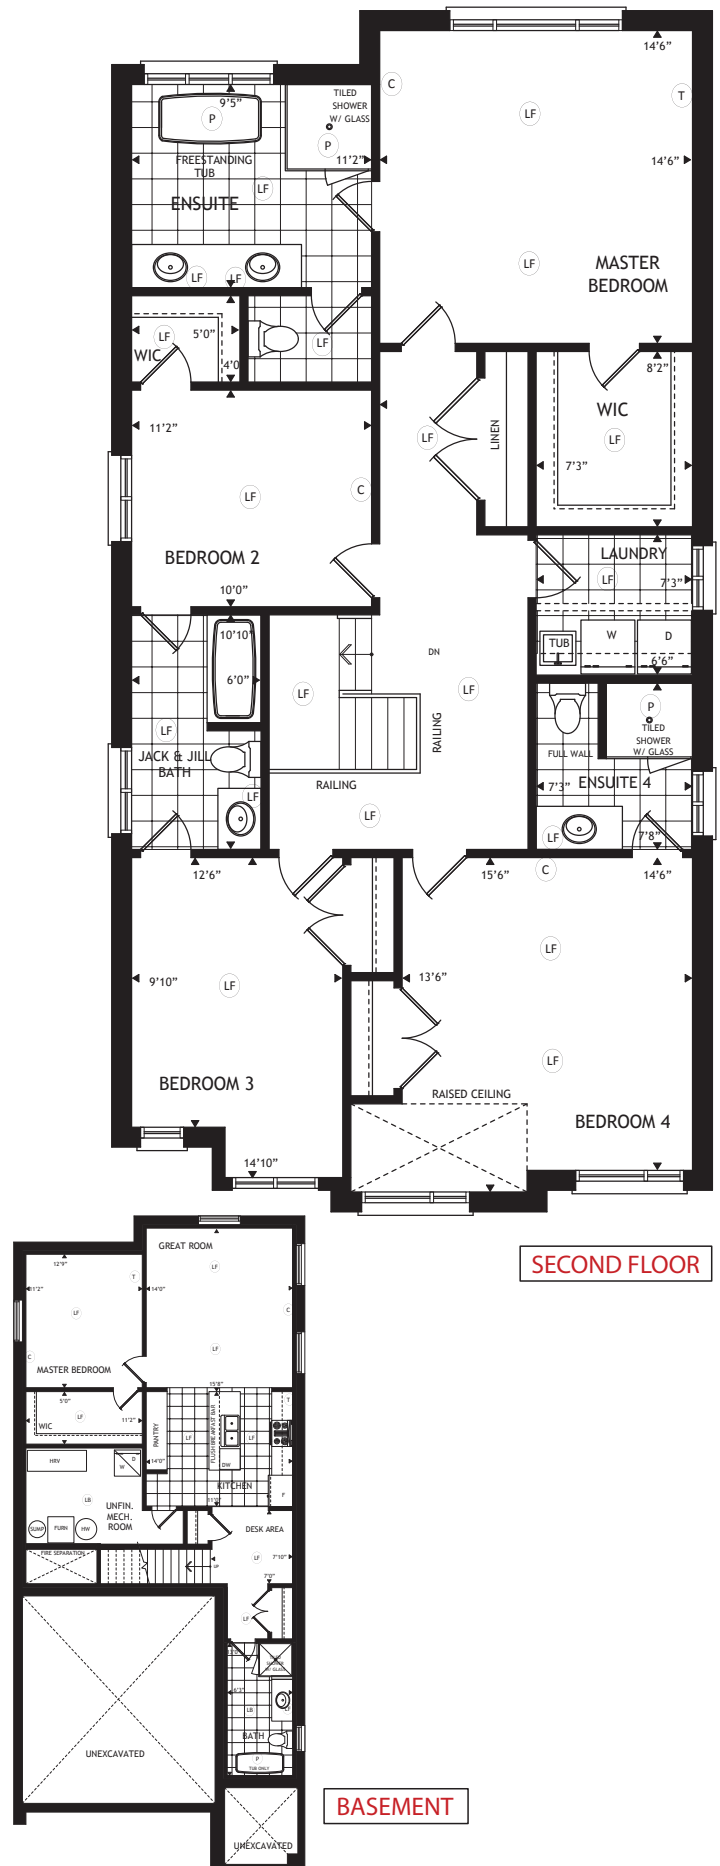

# The Madden

2 Story In-Law • 3637 sqft

*Bradley*  
HOMES

Artist Concept Rendering

ELEVATION A FRONT

ELEVATION A REAR

36' LOT

ELEVATION B FRONT

ELEVATION B REAR

**MAIN FLOOR**

**SECOND FLOOR**

**BASEMENT**

**The Madden**  
 2 Story In-Law • 3637 sqft