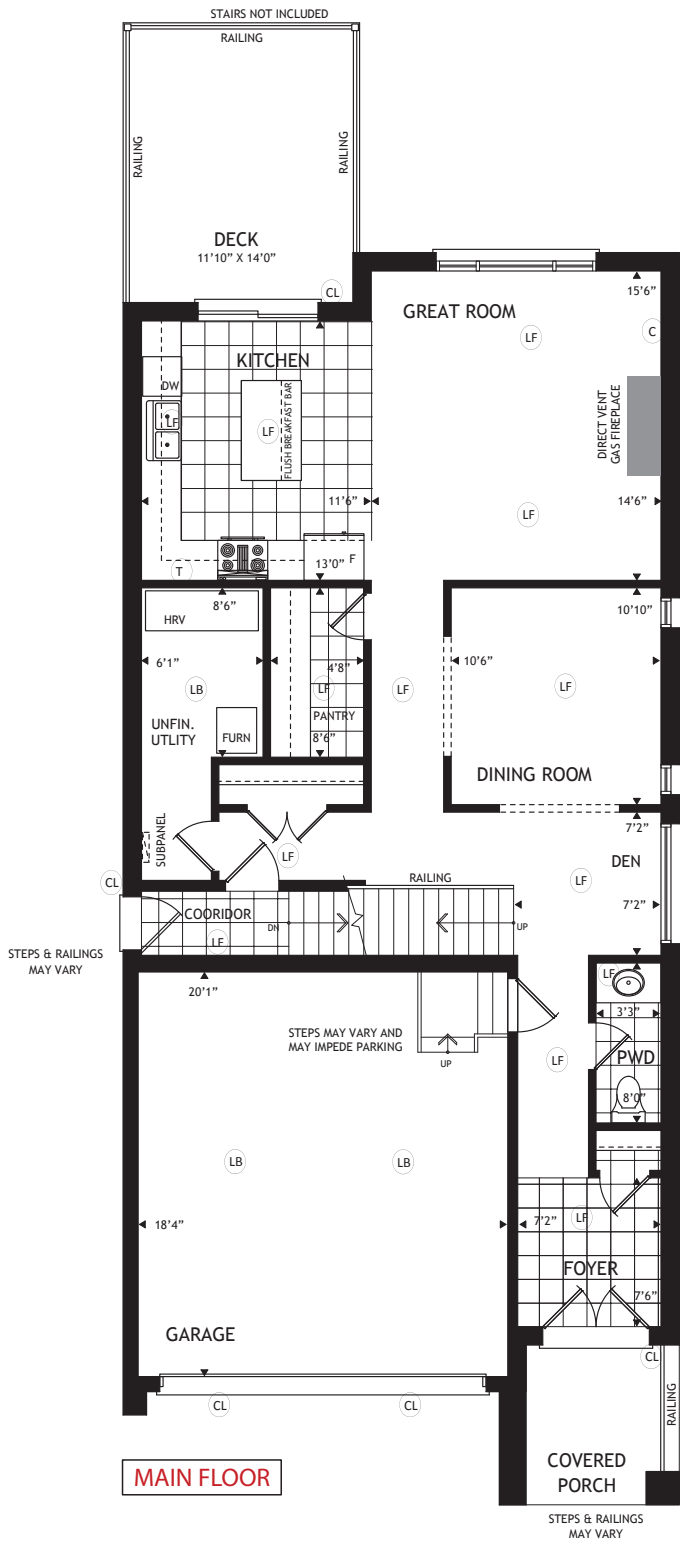

# The Madden

2 Story In-Law • 3637 sqft

*Bradley*  
HOMES

Artist Concept Rendering

ELEVATION A FRONT

ELEVATION A REAR

36' LOT

ELEVATION B FRONT

ELEVATION B REAR

**MAIN FLOOR**

**SECOND FLOOR**

**BASEMENT**

**The Madden**  
 2 Story In-Law • 3637 sqft