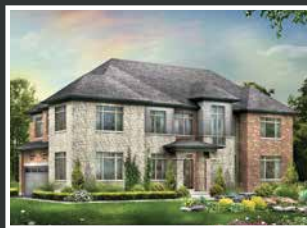

The Burke

2 Story Corner • 2877 sqft

Bradley
HOMES

Artist Concept Rendering

ELEVATION A FRONT

ELEVATION A REAR

36' CORNER LOT

ELEVATION B FRONT

ELEVATION B REAR

MAIN FLOOR

SECOND FLOOR

BASEMENT

The Burke
2 Story Corner • 2877 sqft