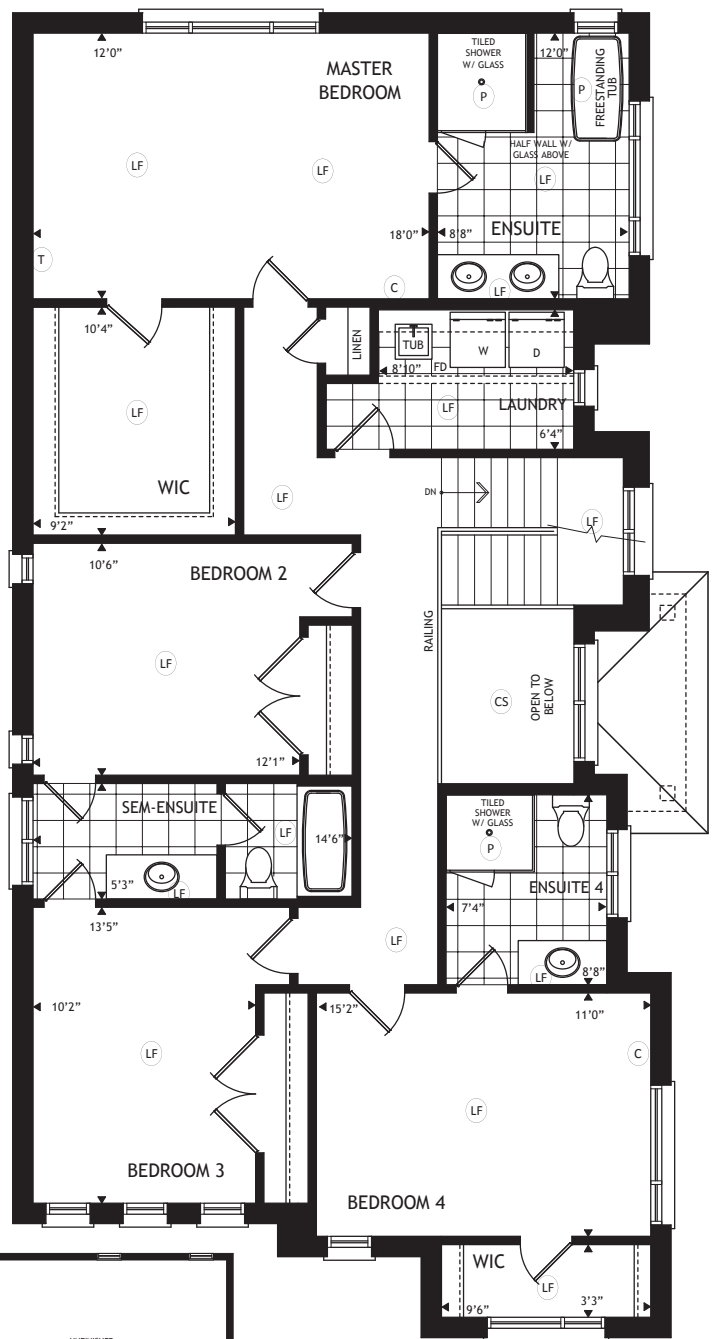

The Burke

2 Story Corner • 2877 sqft

Bradley
HOMES

Artist Concept Rendering

ELEVATION A FRONT

ELEVATION A REAR

36' CORNER LOT

ELEVATION B FRONT

ELEVATION B REAR

MAIN FLOOR

SECOND FLOOR

BASEMENT

The Burke
2 Story Corner • 2877 sqft