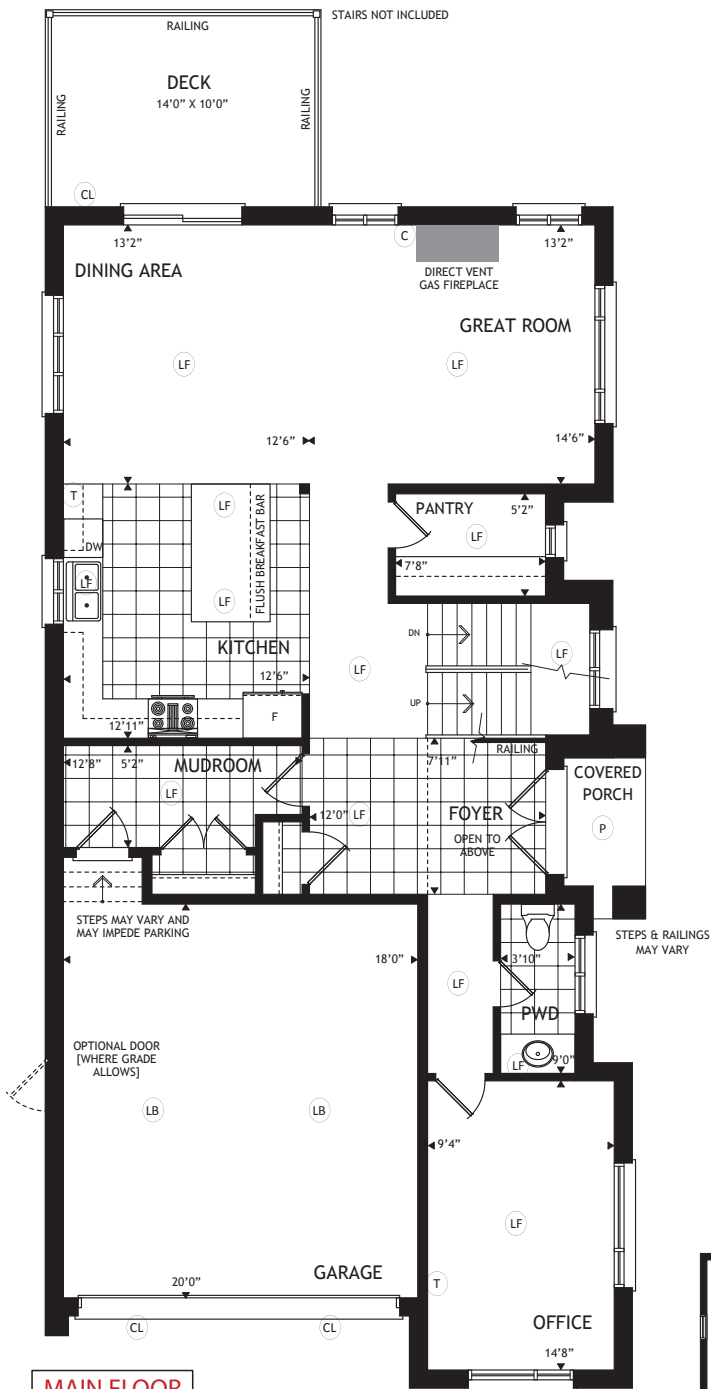

The Burke

2 Story Corner • 2877 sqft

Bradley
HOMES

Artist Concept Rendering

ELEVATION A FRONT

ELEVATION A REAR

36' CORNER LOT

ELEVATION B FRONT

ELEVATION B REAR

MAIN FLOOR

SECOND FLOOR

BASEMENT

The Burke
2 Story Corner • 2877 sqft