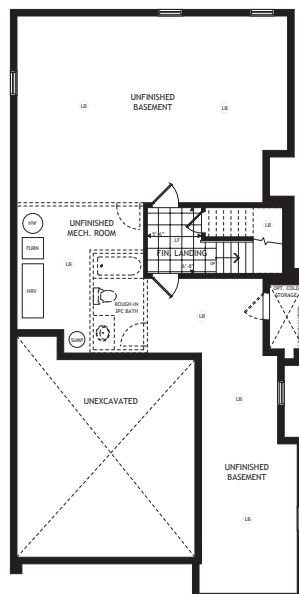

The Burke

2 Story Corner • 2877 sqft

Bradley
HOMES

Artist Concept Rendering

ELEVATION A FRONT

ELEVATION A REAR

36' CORNER LOT

ELEVATION B FRONT

ELEVATION B REAR

MAIN FLOOR

SECOND FLOOR

BASEMENT

The Burke
2 Story Corner • 2877 sqft