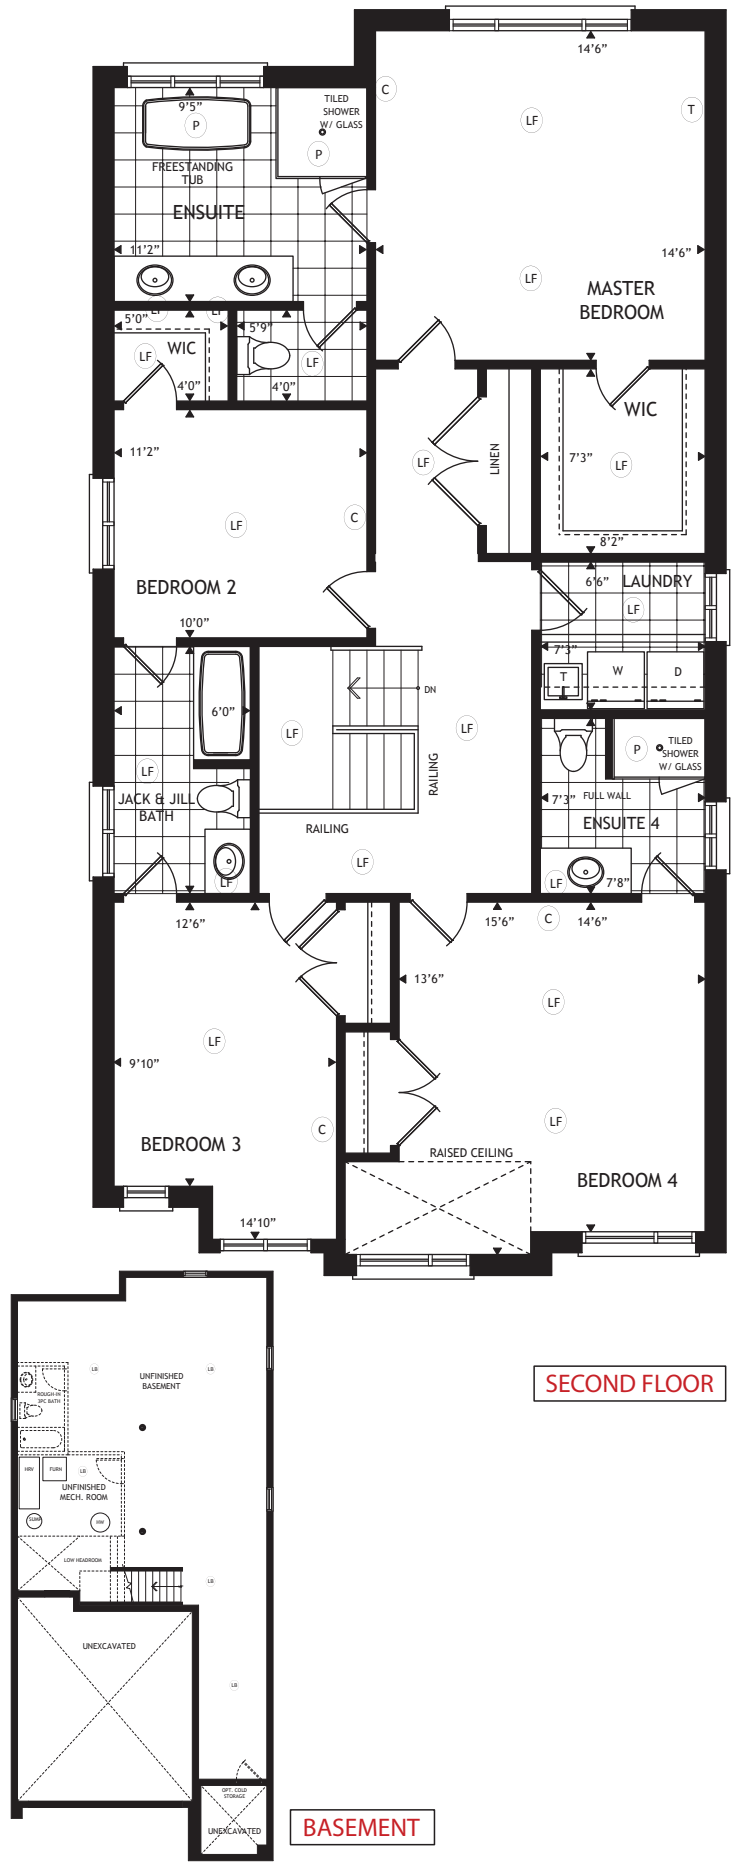

The Madden

2 Story • 2618 sqft

Bradley
HOMES

Artist Concept Rendering

ELEVATION A FRONT

ELEVATION A REAR

36' LOT

ELEVATION B FRONT

ELEVATION B REAR

MAIN FLOOR

The Madden
2 Story • 2618 sqft

SECOND FLOOR

BASEMENT