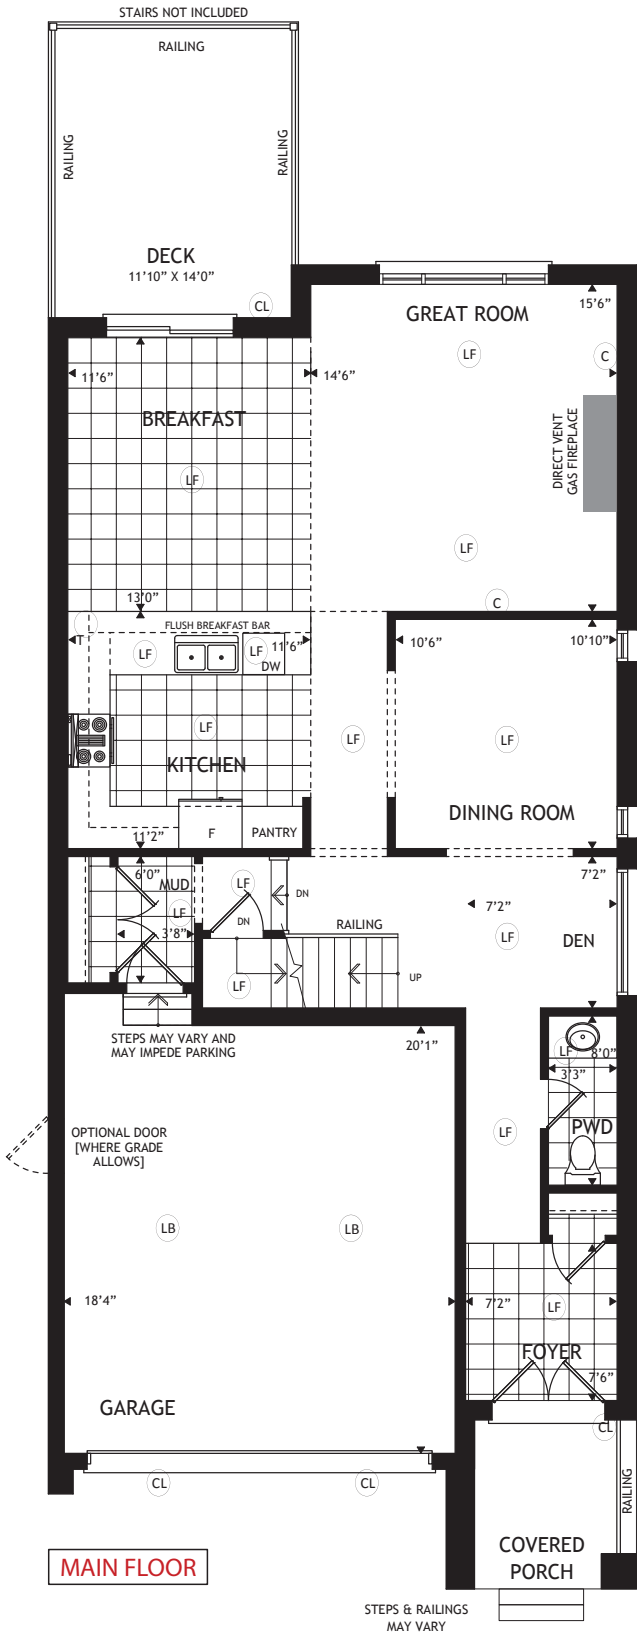

The Madden

2 Story • 2618 sqft

Bradley
HOMES

Artist Concept Rendering

ELEVATION A FRONT

ELEVATION A REAR

36' LOT

ELEVATION B FRONT

ELEVATION B REAR

MAIN FLOOR

The Madden
2 Story • 2618 sqft

SECOND FLOOR

BASEMENT