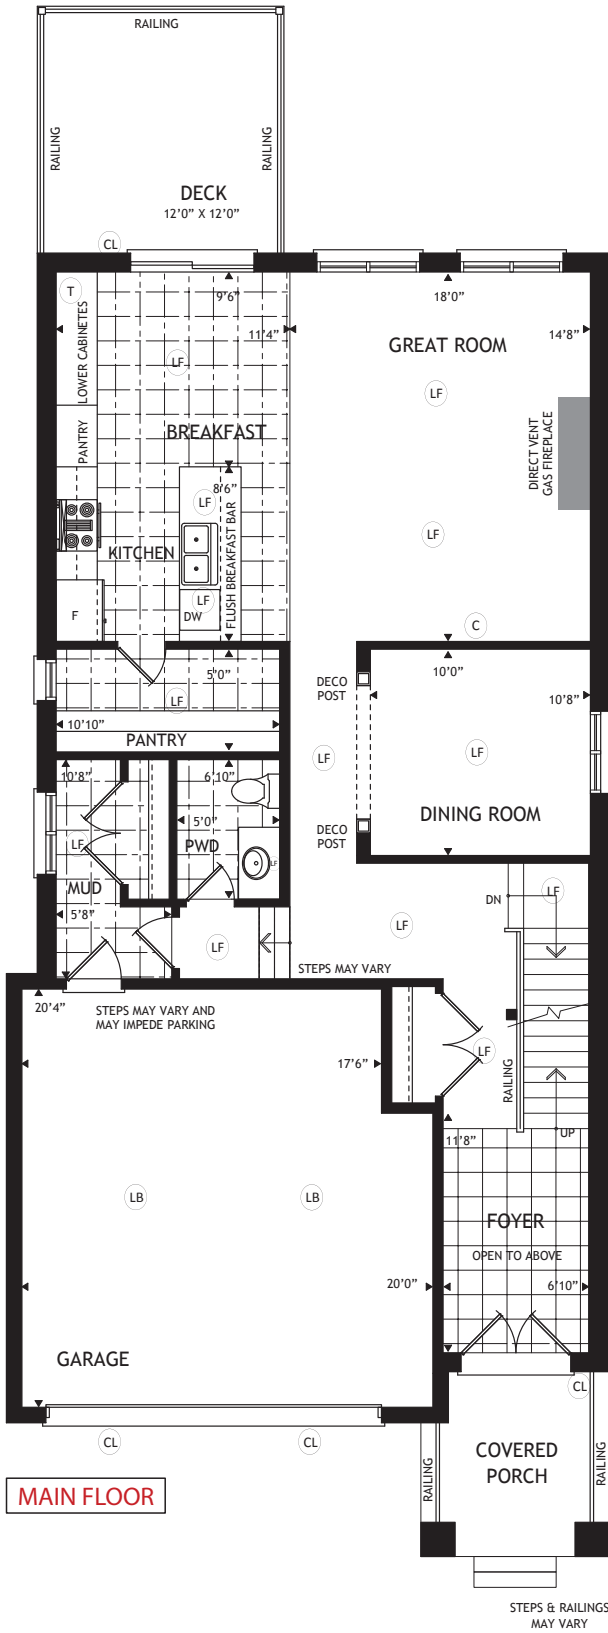

The Robinson

2 Story • 2592 sqft

Bradley
HOMES

Artist Concept Rendering

ELEVATION A FRONT

ELEVATION A REAR

36' LOT

ELEVATION B FRONT

ELEVATION B REAR

36' LOT

The Robinson
2 Story • 2592 sqft