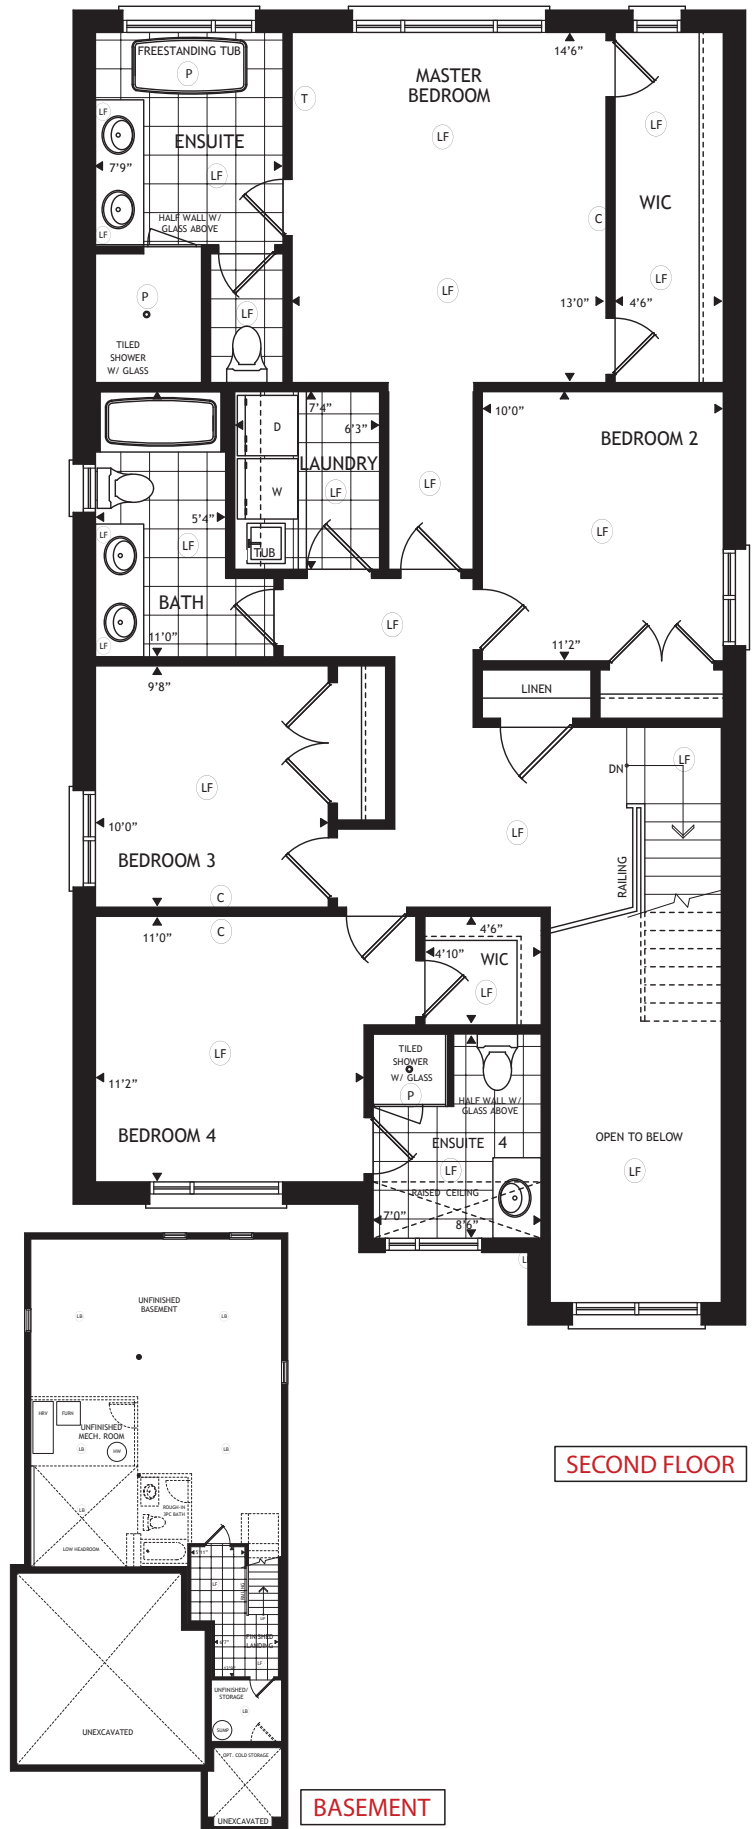

The Robinson

2 Story • 2592 sqft

Bradley
HOMES

Artist Concept Rendering

ELEVATION A FRONT

ELEVATION A REAR

36' LOT

ELEVATION B FRONT

ELEVATION B REAR

36' LOT

The Robinson
2 Story • 2592 sqft