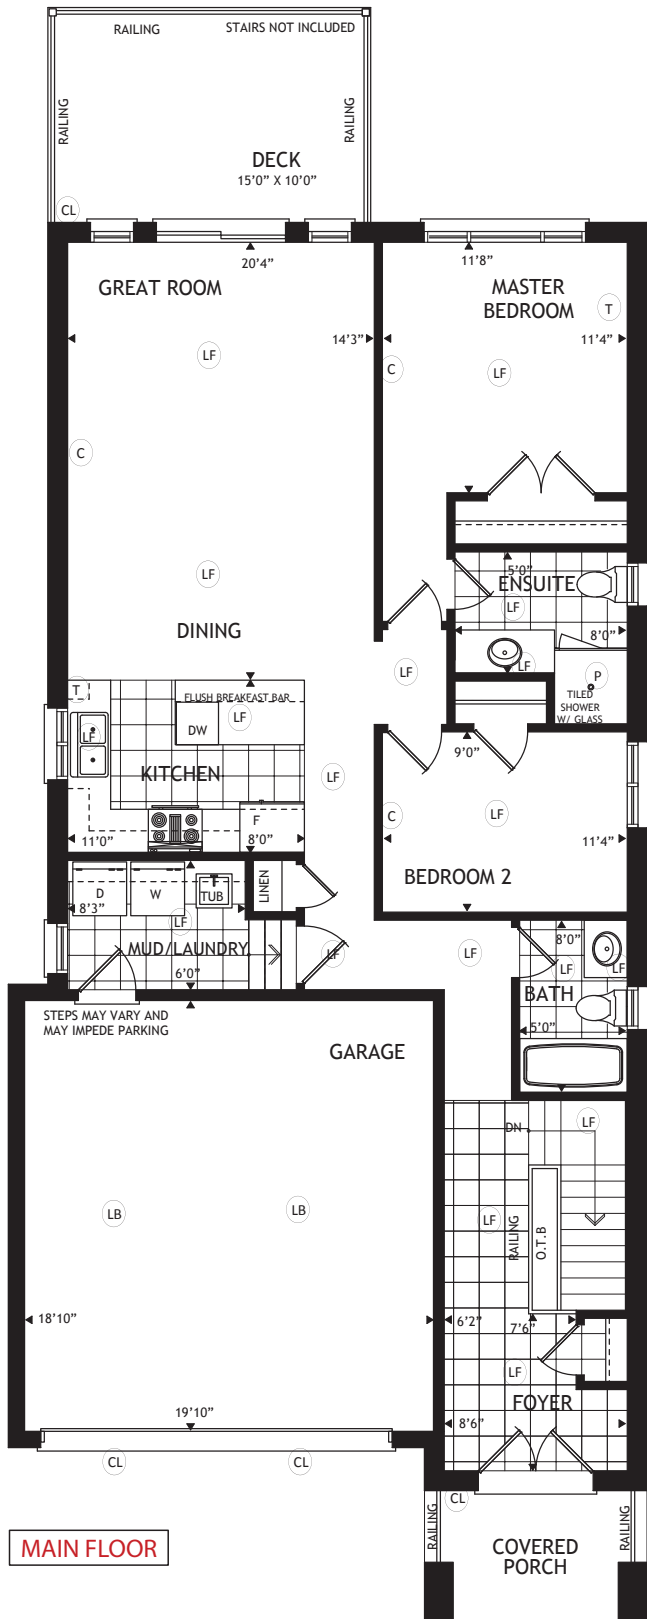

The Anderson

Bungalow • 1385 sqft

Bradley
HOMES

Artist Concept Rendering

ELEVATION A FRONT

ELEVATION A REAR

36' LOT

ELEVATION B FRONT

ELEVATION B REAR

MAIN FLOOR

BASEMENT

STEPS & RAILINGS
MAY VARY

The Anderson
Bungalow • 1385 sqft