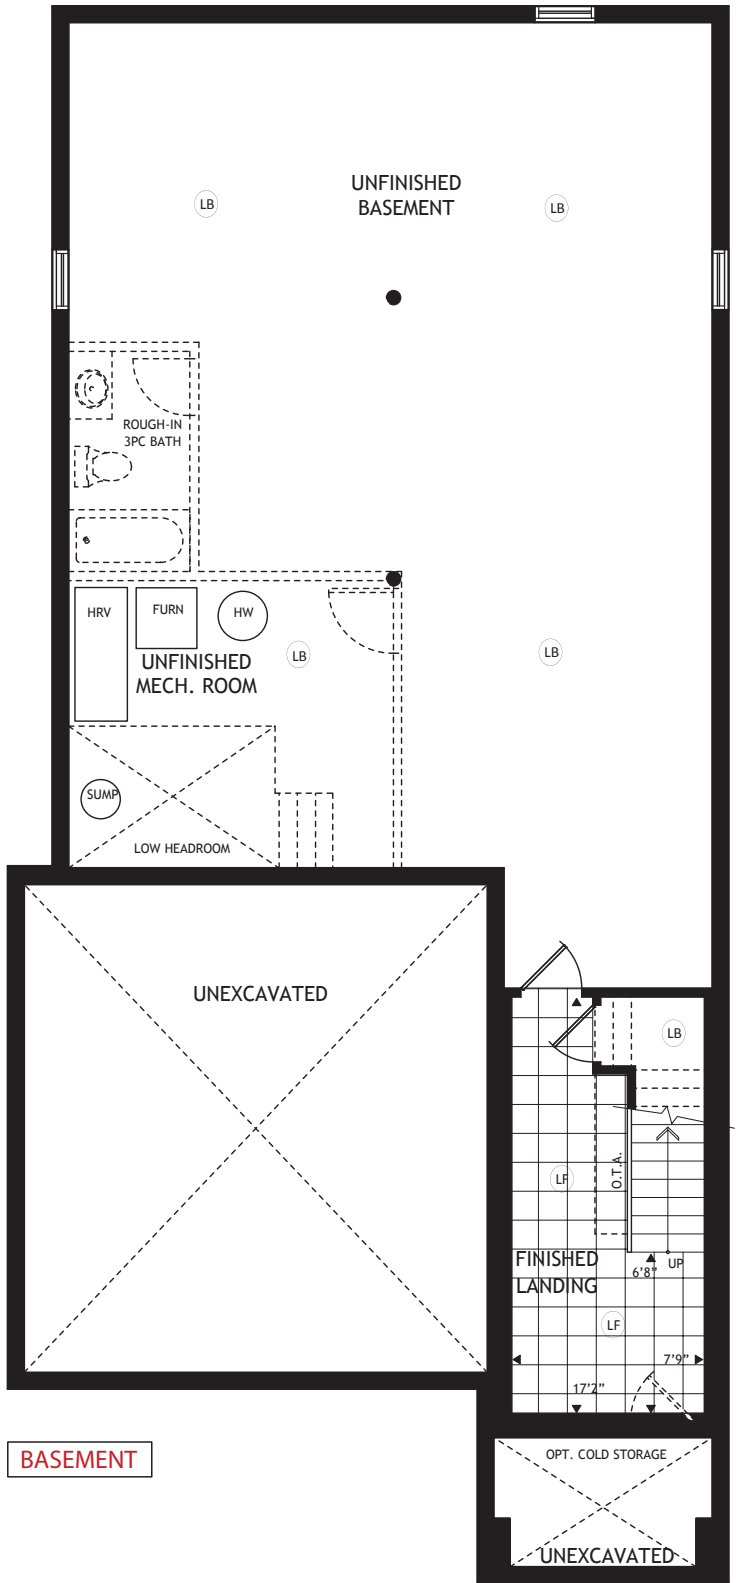

The Anderson

Bungalow • 1385 sqft

Bradley
HOMES

Artist Concept Rendering

ELEVATION A FRONT

ELEVATION A REAR

36' LOT

ELEVATION B FRONT

ELEVATION B REAR

MAIN FLOOR

BASEMENT

STEPS & RAILINGS
MAY VARY

The Anderson
Bungalow • 1385 sqft